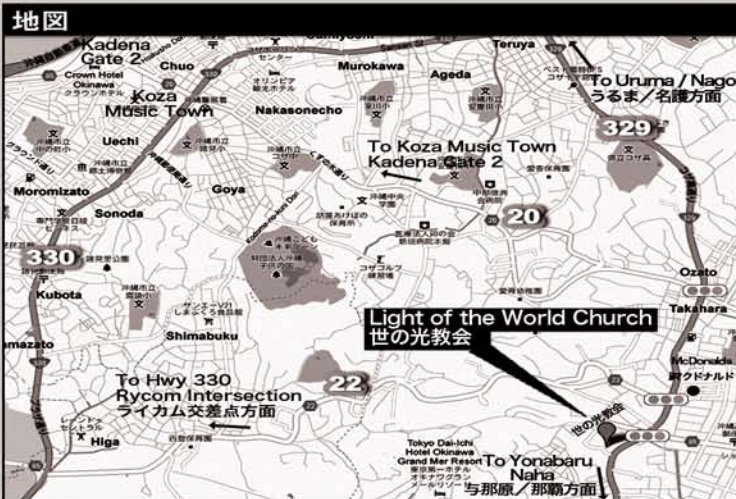

WORKSHOP LOCATION:

世の光教会 / Light of the World Church
6-34-15 Hiyagon, Okinawa City
世の光教会 沖縄市比屋根6-34-15

■ DIRECTIONS From Koza Music Town (Kadena Gate 2)

1. Proceed straight (crossing Hwy 330) onto Hwy 20.
2. Continue on Hwy 20 until reaching Hwy 329.
3. Make a right on Hwy 329 and continue straight.
4. After 1.5 km, McDonald's will be seen on the left.
5. Continue straight through the next traffic light.
6. After passing a car lot and an apartment bldg on the right, turn right and proceed uphill to Light of the World Church approximately 50m.